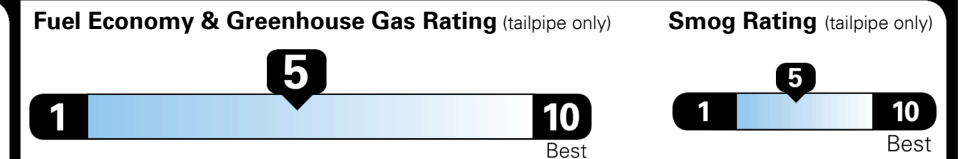

STANDARD SUVs range from 13 to 93 MPG. The best vehicle rates 136 MPGe.

You spend
$1,250
more in fuel costs
over 5 years
compared to the
average new vehicle.

Annual fuel cost
$1,750

This vehicle emits 395 grams CO₂ per mile. The best emits 0 grams per mile (tailpipe only). Producing and distributing fuel also create emissions; learn more at fuel economy.gov.

Actual results will vary for many reasons, including driving conditions and how you drive and maintain your vehicle. The average new vehicle gets 27 MPG and costs $7,500 to fuel over 5 years. Cost estimates are based on 15,000 miles per year at $ 2.70 per gallon. MPGe is miles per gasoline gallon equivalent. Vehicle emissions are a significant cause of climate change and smog.

fuel economy.gov

Calculate personalized estimates and compare vehicles

GOVERNMENT 5-STAR SAFETY RATINGS

Overall Vehicle Score ★ ★ ★ ★ ★

Based on the combined rating of frontal, side and rollover.
Should ONLY be compared to other vehicles of similar size and weight.

Frontal Driver ★ ★ ★ ★

Crash Passenger ★ ★ ★ ★

Based on the risk of injury in a frontal impact.
Should ONLY be compared to other vehicles of similar size and weight.

Side Front seat ★ ★ ★ ★ ★

Crash Rear seat ★ ★ ★ ★ ★

Star ratings based on the risk of injury in a side impact.

Rollover ★ ★ ★ ★

Star ratings based on the risk of rollover in a single-vehicle crash.

Star ratings range from 1 to 5 stars (★★★★★) with 5 being the highest.

Source: National Highway Traffic Safety Administration (NHTSA).

www.safercar.gov or 1-888-327-4236

Manufacturer's suggested retail price includes Manufacturer's recommended pre-delivery service. License and title fees, state and local taxes and other dealer installed options and accessories are not included in the manufacturer's suggested retail price.

PARTS CONTENT INFORMATION

FOR VEHICLES IN THIS CAR
LINE U.S./CANADIAN
PARTS CONTENT: 51 %

MAJOR SOURCES OF
FOREIGN PARTS:
KOREA: 49%

NOTE: PARTS CONTENT DOES
NOT INCLUDE FINAL ASSEMBLY,
DISTRIBUTION, OR OTHER
NON-PARTS COSTS.

FOR THIS VEHICLE
FINAL ASSEMBLY POINT:
WEST POINT, GA, USA

COUNTRY OF ORIGIN

ENGINE: KOREA

TRANSMISSION: USA

TOTAL ADDITIONAL WEIGHT: 16.0