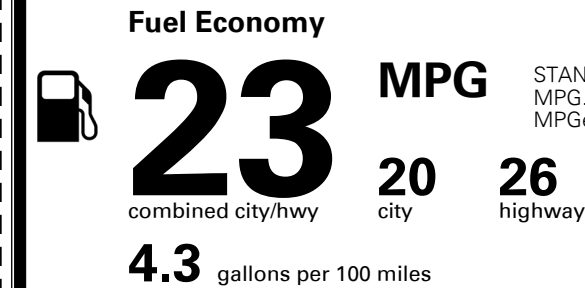

\$210.00
 \$350.00
 \$450.00
 \$310.00
 \$60.00

\$ 35,370.00

\$ 1,095.00

\$ 36,465.00

#1 MASS MARKET BRAND IN
 J.D. POWER INITIAL QUALITY,
 5 YEARS IN A ROW.

GIVE IT EVERYTHING KIA

For J.D. Power 2019 award information, go to jdpower.com/awards for more details.

EPA DOT Fuel Economy and Environment

Gasoline Vehicle

STANDARD SUVs range from 13 to 93 MPG. The best vehicle rates 136 MPGe.

You spend
\$1,250
 more in fuel costs
 over 5 years
 compared to the
 average new vehicle.