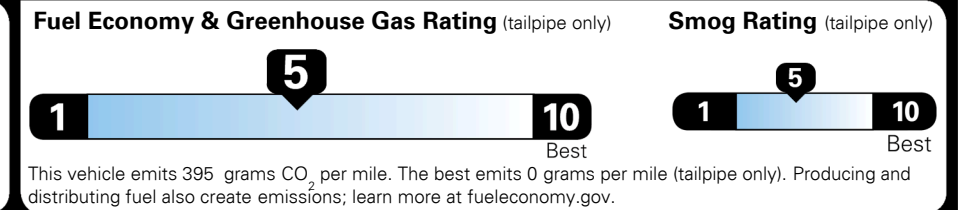

Actual results will vary for many reasons, including driving conditions and how you drive and maintain your vehicle. The average new vehicle gets 27 MPG and costs $7,500 to fuel over 5 years. Cost estimates are based on 15,000 miles per year at $ 2.70 per gallon. MPGe is miles per gasoline gallon equivalent. Vehicle emissions are a significant cause of climate change and smog.

fueleconomy.gov

Calculate personalized estimates and compare vehicles

GOVERNMENT 5-STAR SAFETY RATINGS

Overall Vehicle Score	Not Rated	
Based on the combined rating of frontal, side and rollover. Should ONLY be compared to other vehicles of similar size and weight.		
Frontal Crash	Driver	Not Rated
	Passenger	Not Rated
Based on the risk of injury in a frontal impact. Should ONLY be compared to other vehicles of similar size and weight.		
Side Crash	Front seat	Not Rated
	Rear seat	Not Rated
Star ratings based on the risk of injury in a side impact.		
Rollover	Not Rated	
Star ratings based on the risk of rollover in a single-vehicle crash.		

Star ratings range from 1 to 5 stars (★★★★★) with 5 being the highest.
Source: National Highway Traffic Safety Administration (NHTSA).
www.safercar.gov or 1-888-327-4236

Manufacturer's suggested retail price includes Manufacturer's recommended pre-delivery service. License and title fees, state and local taxes and other dealer installed options and accessories are not included in the manufacturer's suggested retail price.

PARTS CONTENT INFORMATION

FOR VEHICLES IN THIS CAR LINE U.S./CANADIAN PARTS CONTENT: 51 %

MAJOR SOURCES OF FOREIGN PARTS: KOREA: 49%

NOTE: PARTS CONTENT DOES NOT INCLUDE FINAL ASSEMBLY, DISTRIBUTION, OR OTHER NON-PARTS COSTS.

FOR THIS VEHICLE FINAL ASSEMBLY POINT: WEST POINT, GA, USA

COUNTRY OF ORIGIN ENGINE:

KOREA

TRANSMISSION:

USA