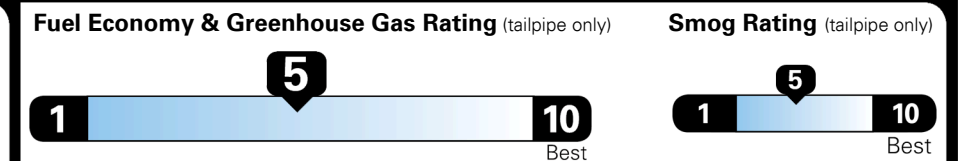

\$395.00
 \$210.00
 \$50.00
 \$115.00

MSRP INCLUDING OPTIONS

\$ 34,760.00

INLAND FREIGHT AND HANDLING

\$ 1,045.00

TOTAL MANUFACTURER'S SUGGESTED RETAIL PRICE ▶

\$ 35,805.00

EPA DOT Fuel Economy and Environment

Gasoline Vehicle

STANDARD SUVs range from 13 to 93 MPG. The best vehicle rates 136 MPGe.

You spend
\$1,250
 more in fuel costs
 over 5 years
 compared to the
 average new vehicle.

Annual fuel cost
\$1,750