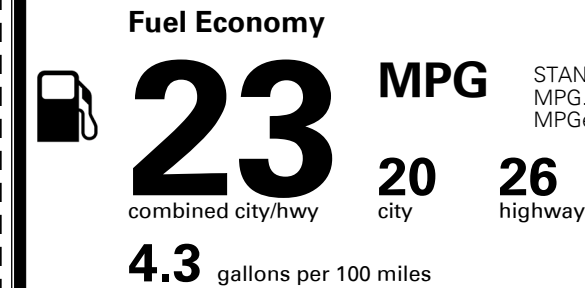

\$395.00
 \$210.00
 \$50.00
 \$115.00

MSRP INCLUDING OPTIONS

\$ 34,760.00

INLAND FREIGHT AND HANDLING

\$ 1,045.00

TOTAL MANUFACTURER'S SUGGESTED RETAIL PRICE ▶

\$ 35,805.00

EPA DOT Fuel Economy and Environment

Gasoline Vehicle

STANDARD SUVs range from 13 to 93 MPG. The best vehicle rates 136 MPGe.

You spend
\$1,250
 more in fuel costs
 over 5 years
 compared to the
 average new vehicle.

Annual fuel cost
\$1,750