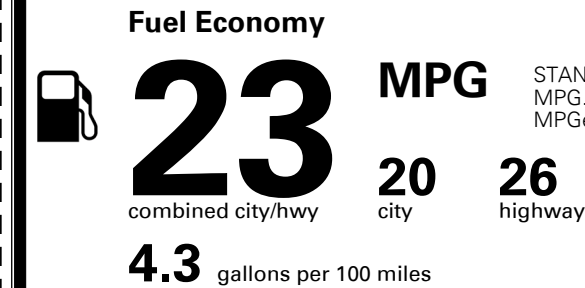

\$395.00
 \$210.00
 \$50.00
 \$60.00

MSRP INCLUDING OPTIONS

\$ 34,705.00

INLAND FREIGHT AND HANDLING

\$ 1,095.00

TOTAL MANUFACTURER'S SUGGESTED RETAIL PRICE ▶

\$ 35,800.00

#1 MASS MARKET BRAND IN
 J.D. POWER INITIAL QUALITY,
 5 YEARS IN A ROW.

GIVE IT EVERYTHING **KIA**

For J.D. Power 2019 award information, go to jdpower.com/awards for more details.

EPA DOT Fuel Economy and Environment

Gasoline Vehicle

STANDARD SUVs range from 13 to 93 MPG. The best vehicle rates 136 MPGe.