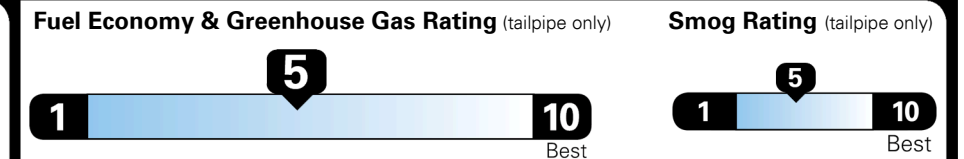

This vehicle emits 395 grams CO₂ per mile. The best emits 0 grams per mile (tailpipe only). Producing and distributing fuel also create emissions; learn more at fuel economy.gov.

Actual results will vary for many reasons, including driving conditions and how you drive and maintain your vehicle. The average new vehicle gets 27 MPG and costs $7,500 to fuel over 5 years. Cost estimates are based on 15,000 miles per year at $ 2.70 per gallon. MPGe is miles per gasoline gallon equivalent. Vehicle emissions are a significant cause of climate change and smog.

fuel economy.gov

Calculate personalized estimates and compare vehicles

GOVERNMENT 5-STAR SAFETY RATINGS

Overall Vehicle Score ★ ★ ★ ★ ★

Based on the combined rating of frontal, side and rollover.
Should ONLY be compared to other vehicles of similar size and weight.

Frontal Crash Driver ★ ★ ★ ★
Passenger ★ ★ ★ ★

Based on the risk of injury in a frontal impact.
Should ONLY be compared to other vehicles of similar size and weight.

Side Crash Front seat ★ ★ ★ ★ ★
Rear seat ★ ★ ★ ★ ★

Star ratings based on the risk of injury in a side impact.

Rollover ★ ★ ★ ★

Star ratings based on the risk of rollover in a single-vehicle crash.

Star ratings range from 1 to 5 stars (★★★★★) with 5 being the highest.

Source: National Highway Traffic Safety Administration (NHTSA).

www.safercar.gov or 1-888-327-4236

Manufacturer's suggested retail price includes Manufacturer's recommended pre-delivery service. License and title fees, state and local taxes and other dealer installed options and accessories are not included in the manufacturer's suggested retail price.

PARTS CONTENT INFORMATION

FOR VEHICLES IN THIS CAR LINE U.S./CANADIAN PARTS CONTENT: 51 %

MAJOR SOURCES OF FOREIGN PARTS: KOREA: 49%

NOTE: PARTS CONTENT DOES NOT INCLUDE FINAL ASSEMBLY, DISTRIBUTION, OR OTHER NON-PARTS COSTS.

FOR THIS VEHICLE FINAL ASSEMBLY POINT: WEST POINT, GA, USA

COUNTRY OF ORIGIN

ENGINE: KOREA

TRANSMISSION: USA