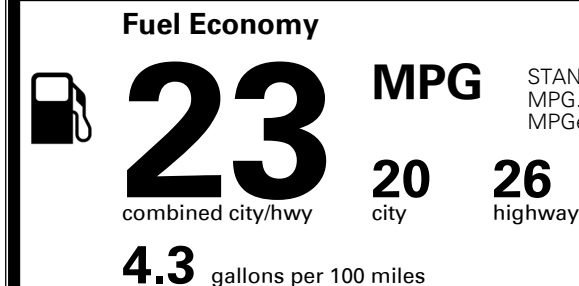

MSRP INCLUDING OPTIONS

\$ 34,695.00

INLAND FREIGHT AND HANDLING

\$ 1,095.00

TOTAL MANUFACTURER'S SUGGESTED RETAIL PRICE ▶

\$ 35,790.00

TOTAL ADDITIONAL WEIGHT: 11.3

#1 MASS MARKET BRAND IN
 J.D. POWER INITIAL QUALITY,
 5 YEARS IN A ROW.

GIVE IT EVERYTHING

For J.D. Power 2019 award information, go to jdpower.com/awards for more details.

EPA DOT Fuel Economy and Environment

Gasoline Vehicle

STANDARD SUVs range from 13 to 93 MPG. The best vehicle rates 136 MPGe.