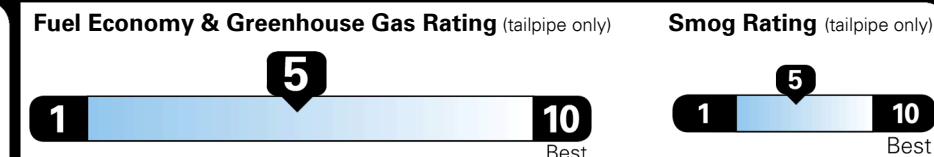

Actual results will vary for many reasons, including driving conditions and how you drive and maintain your vehicle. The average new vehicle gets 27 MPG and costs $7,500 to fuel over 5 years. Cost estimates are based on 15,000 miles per year at $ 2.70 per gallon. MPGe is miles per gasoline gallon equivalent. Vehicle emissions are a significant cause of climate change and smog.

fuel economy.gov

Calculate personalized estimates and compare vehicles

GOVERNMENT 5-STAR SAFETY RATINGS

Overall Vehicle Score ★★★★★

Based on the combined rating of frontal, side and rollover. Should ONLY be compared to other vehicles of similar size and weight.

Frontal Driver ★★★★★

Crash Passenger ★★★★★

Based on the risk of injury in a frontal impact. Should ONLY be compared to other vehicles of similar size and weight.

Side Front seat ★★★★★

Crash Rear seat ★★★★★

Star ratings based on the risk of injury in a side impact.

Rollover ★★★★★

Star ratings based on the risk of rollover in a single-vehicle crash.

Star ratings range from 1 to 5 stars (★★★★★) with 5 being the highest.

Source: National Highway Traffic Safety Administration (NHTSA).

www.safercar.gov or 1-888-327-4236

Manufacturer's suggested retail price includes Manufacturer's recommended pre-delivery service. License and title fees, state and local taxes and other dealer installed options and accessories are not included in the manufacturer's suggested retail price.

PARTS CONTENT INFORMATION

FOR VEHICLES IN THIS CAR LINE U.S./CANADIAN PARTS CONTENT: 51 %

MAJOR SOURCES OF FOREIGN PARTS: KOREA: 49%

NOTE: PARTS CONTENT DOES NOT INCLUDE FINAL ASSEMBLY, DISTRIBUTION, OR OTHER NON-PARTS COSTS.

FOR THIS VEHICLE FINAL ASSEMBLY POINT: WEST POINT, GA, USA

COUNTRY OF ORIGIN

ENGINE: KOREA

TRANSMISSION: USA