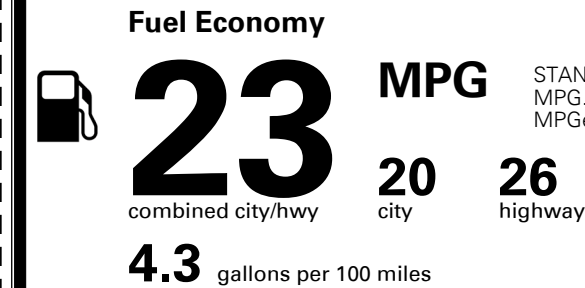

EPA DOT Fuel Economy and Environment

Gasoline Vehicle