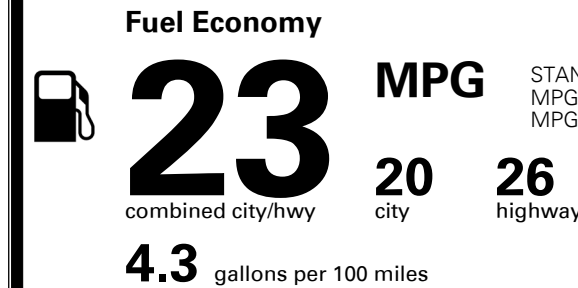

Gasoline Vehicle

STANDARD SUVs range from 13 to 93 MPG. The best vehicle rates 136 MPGe.

You spend
\$1,250
 more in fuel costs
 over 5 years
 compared to the
 average new vehicle.

Annual fuel cost
\$1,750