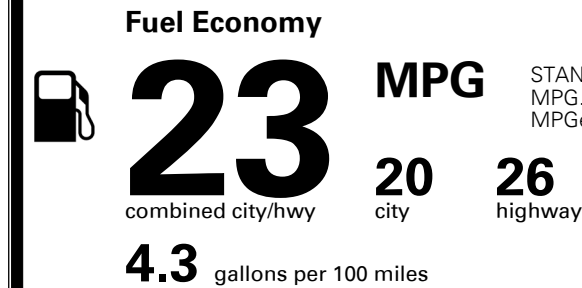

Gasoline Vehicle

STANDARD SUVs range from 13 to 83 MPG. The best vehicle rates 136 MPGe.

You spend
\$1,250
 more in fuel costs
 over 5 years
 compared to the
 average new vehicle.

Annual fuel cost
\$1,750