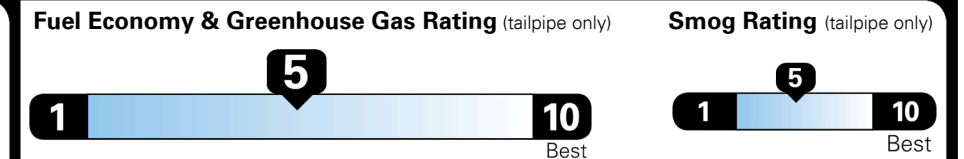

Gasoline Vehicle

STANDARD SUVs range from 13 to 83 MPG. The best vehicle rates 136 MPGe.

You spend
\$1,250
 more in fuel costs
 over 5 years
 compared to the
 average new vehicle.

Annual fuel cost
\$1,750