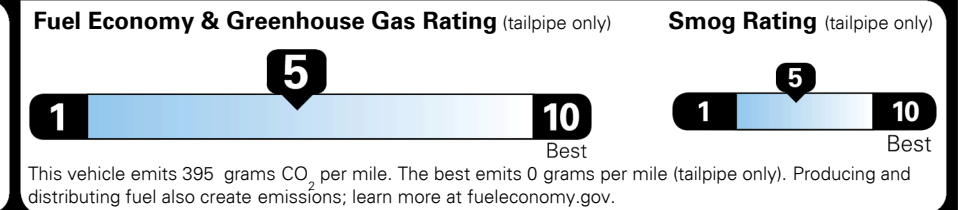

Actual results will vary for many reasons, including driving conditions and how you drive and maintain your vehicle. The average new vehicle gets 27 MPG and costs $7,500 to fuel over 5 years. Cost estimates are based on 15,000 miles per year at $ 2.70 per gallon. MPGe is miles per gasoline gallon equivalent. Vehicle emissions are a significant cause of climate change and smog.

fuelconomy.gov

Calculate personalized estimates and compare vehicles

GOVERNMENT 5-STAR SAFETY RATINGS

Overall Vehicle Score ★ ★ ★ ★ ★

Based on the combined rating of frontal, side and rollover.
Should ONLY be compared to other vehicles of similar size and weight.

Frontal Driver ★ ★ ★ ★ ★
Crash Passenger ★ ★ ★ ★ ★

Based on the risk of injury in a frontal impact.
Should ONLY be compared to other vehicles of similar size and weight.

Side Front seat ★ ★ ★ ★ ★
Crash Rear seat ★ ★ ★ ★ ★

Star ratings based on the risk of injury in a side impact.

Rollover ★ ★ ★ ★ ★

Star ratings based on the risk of rollover in a single-vehicle crash.

Star ratings range from 1 to 5 stars (★★★★★) with 5 being the highest.

Source: National Highway Traffic Safety Administration (NHTSA).

www.safercar.gov or 1-888-327-4236

Manufacturer's suggested retail price includes Manufacturer's recommended pre-delivery service. License and title fees, state and local taxes and other dealer installed options and accessories are not included in the manufacturer's suggested retail price.

PARTS CONTENT INFORMATION

FOR VEHICLES IN THIS CAR LINE U.S./CANADIAN
PARTS CONTENT: 51 %

MAJOR SOURCES OF FOREIGN PARTS:
KOREA: 49%

NOTE: PARTS CONTENT DOES NOT INCLUDE FINAL ASSEMBLY, DISTRIBUTION, OR OTHER NON-PARTS COSTS.

FOR THIS VEHICLE
FINAL ASSEMBLY POINT:
WEST POINT, GA, USA

COUNTRY OF ORIGIN

ENGINE: KOREA

TRANSMISSION: USA