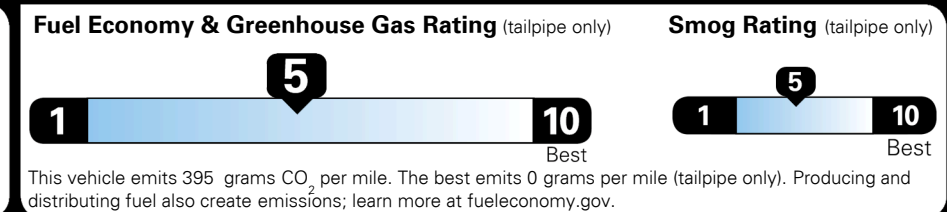

Actual results will vary for many reasons, including driving conditions and how you drive and maintain your vehicle. The average new vehicle gets 27 MPG and costs $7,500 to fuel over 5 years. Cost estimates are based on 15,000 miles per year at $ 2.70 per gallon. MPGe is miles per gasoline gallon equivalent. Vehicle emissions are a significant cause of climate change and smog.

fuelconomy.gov

Calculate personalized estimates and compare vehicles