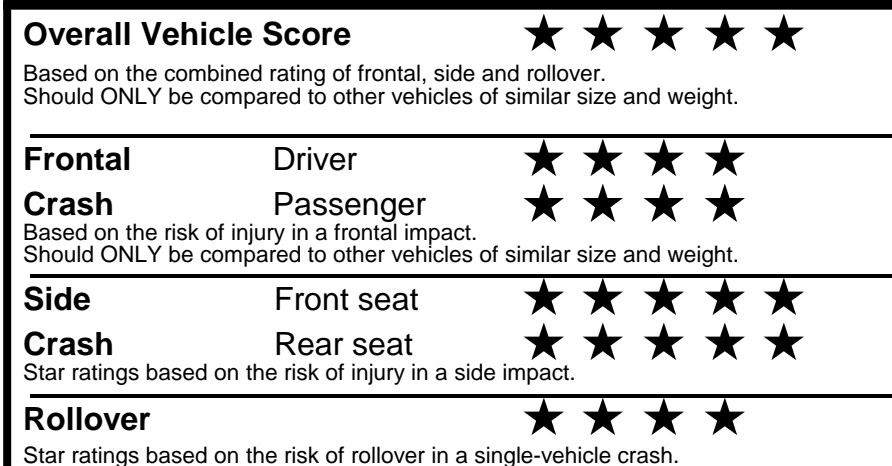

## GOVERNMENT 5-STAR SAFETY RATINGS

Star ratings range from 1 to 5 stars (★★★★★) with 5 being the highest.  
 Source: National Highway Traffic Safety Administration (NHTSA).  
[www.safercar.gov](http://www.safercar.gov) or 1-888-327-4236