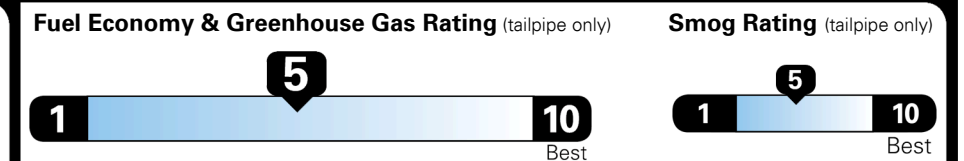

You spend
$1,250
more in fuel costs
over 5 years
compared to the
average new vehicle.

Annual fuel cost
$1,750