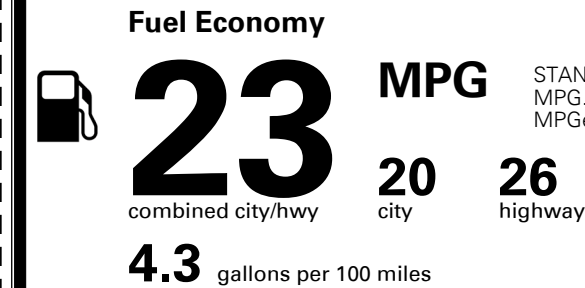

## EPA DOT Fuel Economy and Environment

Gasoline Vehicle

STANDARD SUVs range from 13 to 93 MPG. The best vehicle rates 136 MPGe.

You spend  
**\$1,250**  
 more in fuel costs  
 over 5 years  
 compared to the  
 average new vehicle.