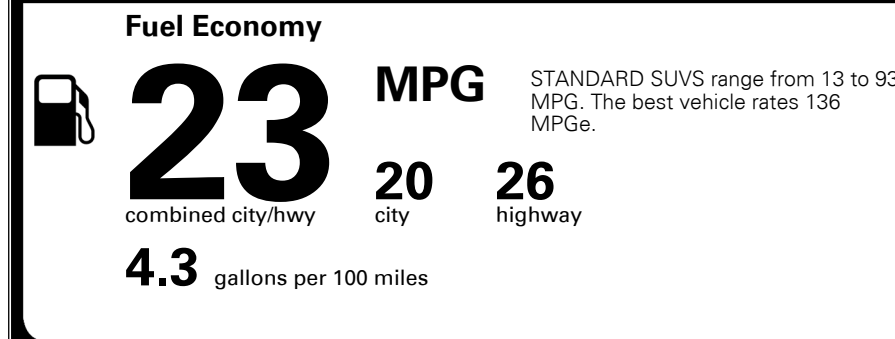

\$395.00
 \$100.00
 \$210.00

\$ 34,695.00

\$ 1,095.00

\$ 35,790.00

EPA DOT Fuel Economy and Environment

Gasoline Vehicle

You spend \$1,250 more in fuel costs over 5 years compared to the average new vehicle.