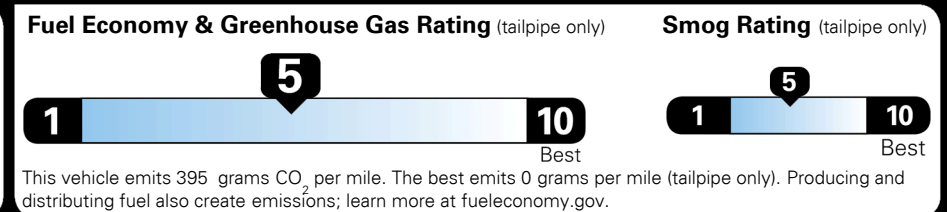

Actual results will vary for many reasons, including driving conditions and how you drive and maintain your vehicle. The average new vehicle gets 27 MPG and costs $7,500 to fuel over 5 years. Cost estimates are based on 15,000 miles per year at $ 2.70 per gallon. MPGe is miles per gasoline gallon equivalent. Vehicle emissions are a significant cause of climate change and smog.

fueleconomy.gov

Calculate personalized estimates and compare vehicles

GOVERNMENT 5-STAR SAFETY RATINGS

Overall Vehicle Score	Not Rated	
Based on the combined rating of frontal, side and rollover. Should ONLY be compared to other vehicles of similar size and weight.		
Frontal Crash	Driver	Not Rated
	Passenger	Not Rated
Based on the risk of injury in a frontal impact. Should ONLY be compared to other vehicles of similar size and weight.		
Side Crash	Front seat	Not Rated
	Rear seat	Not Rated
Star ratings based on the risk of injury in a side impact.		
Rollover	Not Rated	
Star ratings based on the risk of rollover in a single-vehicle crash.		

Star ratings range from 1 to 5 stars (★★★★★) with 5 being the highest. Source: National Highway Traffic Safety Administration (NHTSA). www.safercar.gov or 1-888-327-4236

Manufacturer's suggested retail price includes Manufacturer's recommended pre-delivery service. License and title fees, state and local taxes and other dealer installed options and accessories are not included in the manufacturer's suggested retail price.

PARTS CONTENT INFORMATION

FOR VEHICLES IN THIS CAR LINE U.S./CANADIAN PARTS CONTENT: 51 %

MAJOR SOURCES OF FOREIGN PARTS: KOREA: 49%

NOTE: PARTS CONTENT DOES NOT INCLUDE FINAL ASSEMBLY, DISTRIBUTION, OR OTHER NON-PARTS COSTS.

FOR THIS VEHICLE FINAL ASSEMBLY POINT: WEST POINT, GA, USA

COUNTRY OF ORIGIN ENGINE: KOREA

TRANSMISSION: USA