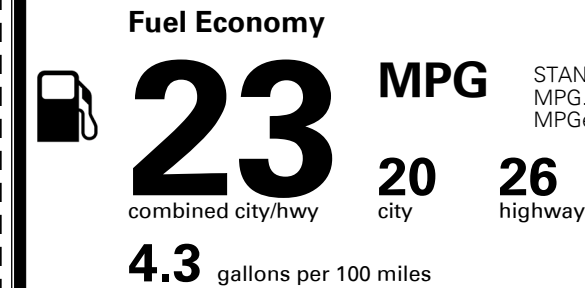

\$210.00
 \$50.00
 \$155.00

MSRP INCLUDING OPTIONS

\$ 34,705.00

INLAND FREIGHT AND HANDLING

\$ 1,170.00

TOTAL MANUFACTURER'S SUGGESTED RETAIL PRICE ▶

\$ 35,875.00

EPA DOT Fuel Economy and Environment

Gasoline Vehicle

STANDARD SUVs range from 13 to 93 MPG. The best vehicle rates 136 MPGe.

**You spend
 \$1,250
 more in fuel costs
 over 5 years**
 compared to the average new vehicle.

**Annual fuel cost
 \$1,750**