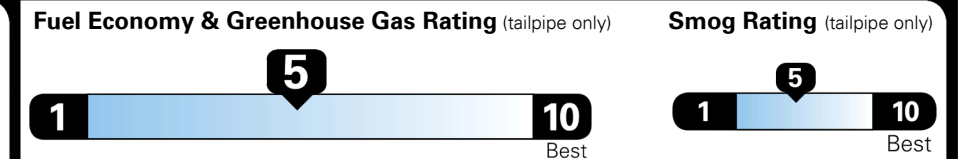

\$210.00
 \$50.00
 \$155.00

MSRP INCLUDING OPTIONS

\$ 34,705.00

INLAND FREIGHT AND HANDLING

\$ 1,170.00

TOTAL MANUFACTURER'S SUGGESTED RETAIL PRICE ▶

\$ 35,875.00

EPA DOT Fuel Economy and Environment

Gasoline Vehicle

STANDARD SUVs range from 13 to 93 MPG. The best vehicle rates 136 MPGe.

**You spend
 \$1,250
 more in fuel costs
 over 5 years**
 compared to the average new vehicle.

**Annual fuel cost
 \$1,750**