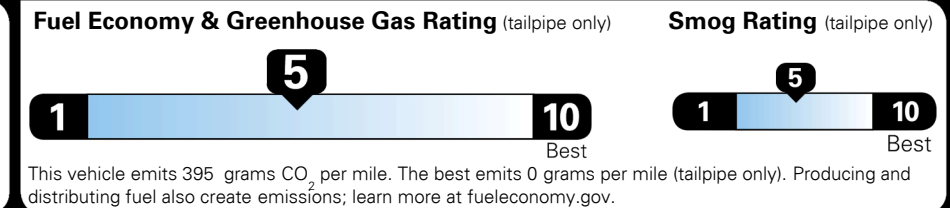

Actual results will vary for many reasons, including driving conditions and how you drive and maintain your vehicle. The average new vehicle gets 27 MPG and costs $7,500 to fuel over 5 years. Cost estimates are based on 15,000 miles per year at $ 2.70 per gallon. MPGe is miles per gasoline gallon equivalent. Vehicle emissions are a significant cause of climate change and smog.

fuel economy.gov

Calculate personalized estimates and compare vehicles

GOVERNMENT 5-STAR SAFETY RATINGS

Overall Vehicle Score ★ ★ ★ ★ ★

Based on the combined rating of frontal, side and rollover.
Should ONLY be compared to other vehicles of similar size and weight.

Frontal Driver ★ ★ ★ ★

Crash Passenger ★ ★ ★ ★

Based on the risk of injury in a frontal impact.
Should ONLY be compared to other vehicles of similar size and weight.

Side Front seat ★ ★ ★ ★ ★

Crash Rear seat ★ ★ ★ ★ ★

Star ratings based on the risk of injury in a side impact.

Rollover ★ ★ ★ ★

Star ratings based on the risk of rollover in a single-vehicle crash.

Star ratings range from 1 to 5 stars (★★★★★) with 5 being the highest.

Source: National Highway Traffic Safety Administration (NHTSA).

www.safercar.gov or 1-888-327-4236

Manufacturer's suggested retail price includes Manufacturer's recommended pre-delivery service. License and title fees, state and local taxes and other dealer installed options and accessories are not included in the manufacturer's suggested retail price.

PARTS CONTENT INFORMATION

FOR VEHICLES IN THIS CAR LINE U.S./CANADIAN PARTS CONTENT: 51 %

MAJOR SOURCES OF FOREIGN PARTS:
KOREA: 49%

NOTE: PARTS CONTENT DOES NOT INCLUDE FINAL ASSEMBLY, DISTRIBUTION, OR OTHER NON-PARTS COSTS.

FOR THIS VEHICLE
FINAL ASSEMBLY POINT:
WEST POINT, GA, USA

COUNTRY OF ORIGIN

ENGINE: KOREA

TRANSMISSION: USA