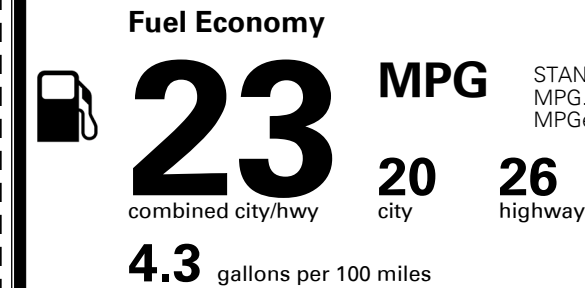

\$ 34,805.00

INLAND FREIGHT AND HANDLING

\$ 1,095.00

TOTAL MANUFACTURER'S SUGGESTED RETAIL PRICE ▶

\$ 35,900.00

EPA DOT Fuel Economy and Environment

Gasoline Vehicle

You spend
\$1,250
 more in fuel costs
 over 5 years
 compared to the
 average new vehicle.

Annual fuel cost
\$1,750

Actual results will vary for many reasons, including driving conditions and how you drive and maintain your vehicle. The average new vehicle gets 27 MPG and costs \$7,500 to fuel over 5 years. Cost estimates are based on 15,000 miles per year at \$ 2.70 per gallon. MPGe is miles per gasoline gallon equivalent. Vehicle emissions are a significant cause of climate change and smog.