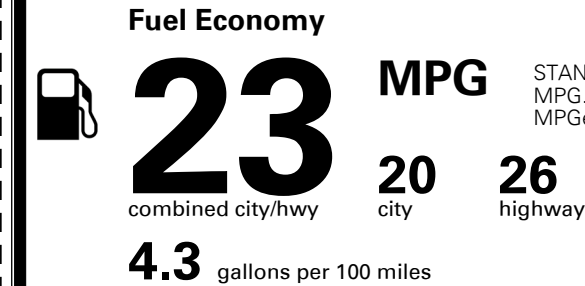

\$210.00

MSRP INCLUDING OPTIONS

\$ 34,200.00

INLAND FREIGHT AND HANDLING

\$ 1,045.00

TOTAL MANUFACTURER'S SUGGESTED RETAIL PRICE ▶

\$ 35,245.00

EPA DOT Fuel Economy and Environment

Gasoline Vehicle

STANDARD SUVs range from 13 to 93 MPG. The best vehicle rates 136 MPGe.

You spend
\$1,250
 more in fuel costs
 over 5 years
 compared to the
 average new vehicle.

Annual fuel cost
\$1,750