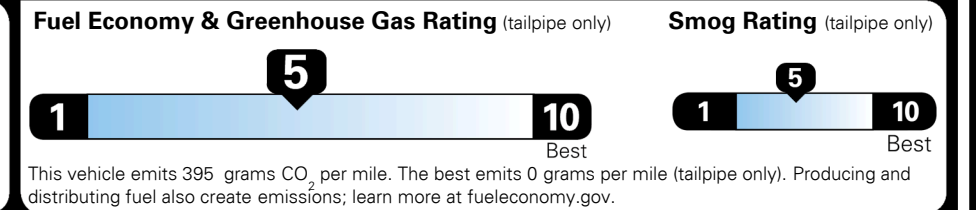

\$210.00

MSRP INCLUDING OPTIONS

\$ 34,200.00

INLAND FREIGHT AND HANDLING

\$ 1,045.00

TOTAL MANUFACTURER'S SUGGESTED RETAIL PRICE ▶

\$ 35,245.00

EPA DOT Fuel Economy and Environment

Gasoline Vehicle

STANDARD SUVs range from 13 to 93 MPG. The best vehicle rates 136 MPGe.

You spend
\$1,250
 more in fuel costs
 over 5 years
 compared to the
 average new vehicle.

Annual fuel cost
\$1,750