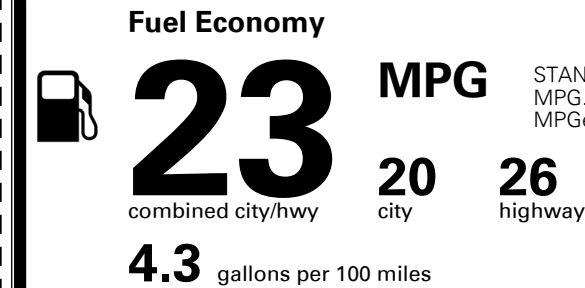

INLAND FREIGHT AND HANDLING

\$ 1,045.00

TOTAL MANUFACTURER'S SUGGESTED RETAIL PRICE ▶

\$ 35,510.00

EPA DOT Fuel Economy and Environment

Gasoline Vehicle

STANDARD SUVs range from 13 to 93 MPG. The best vehicle rates 136 MPGe.

You spend
\$1,250
 more in fuel costs
 over 5 years
 compared to the
 average new vehicle.

Annual fuel cost
\$1,750

Fuel Economy & Greenhouse Gas Rating (tailpipe only)

Smog Rating (tailpipe only)

This vehicle emits 395 grams CO₂ per mile. The best emits 0 grams per mile (tailpipe only). Producing and distributing fuel also create emissions; learn more at fueleconomy.gov.