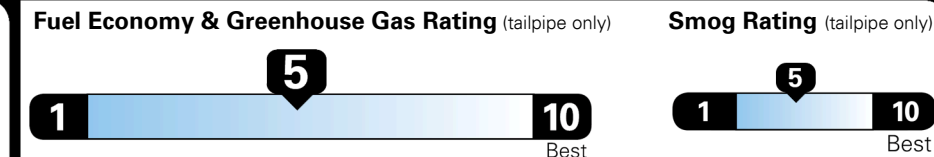

EPA DOT Fuel Economy and Environment

Gasoline Vehicle

Fuel Economy

23 MPG
combined city/hwy

20 MPG
city

26 MPG
highway

4.3 gallons per 100 miles

STANDARD SUVs range from 13 to 93 MPG. The best vehicle rates 136 MPGe.

You spend $1,250 more in fuel costs over 5 years compared to the average new vehicle.

Annual fuel cost $1,750