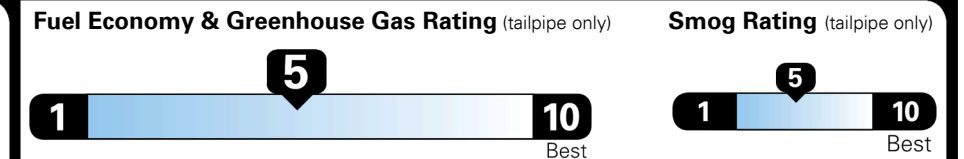

\$395.00
 \$210.00

MSRP INCLUDING OPTIONS

\$ 34,595.00

INLAND FREIGHT AND HANDLING

\$ 1,045.00

TOTAL MANUFACTURER'S SUGGESTED RETAIL PRICE ▶

\$ 35,640.00

EPA DOT Fuel Economy and Environment

Gasoline Vehicle

STANDARD SUVs range from 13 to 93 MPG. The best vehicle rates 136 MPGe.

You spend
\$1,250
 more in fuel costs
 over 5 years
 compared to the
 average new vehicle.

Annual fuel cost
\$1,750