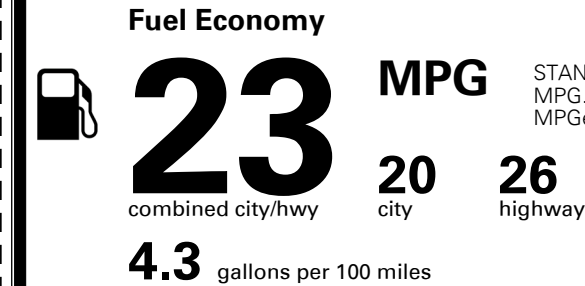

\$395.00
 \$210.00

MSRP INCLUDING OPTIONS

\$ 34,595.00

INLAND FREIGHT AND HANDLING

\$ 1,045.00

TOTAL MANUFACTURER'S SUGGESTED RETAIL PRICE ▶

\$ 35,640.00

EPA DOT Fuel Economy and Environment

Gasoline Vehicle

STANDARD SUVs range from 13 to 93 MPG. The best vehicle rates 136 MPGe.

You spend
\$1,250
 more in fuel costs
 over 5 years
 compared to the
 average new vehicle.

Annual fuel cost
\$1,750