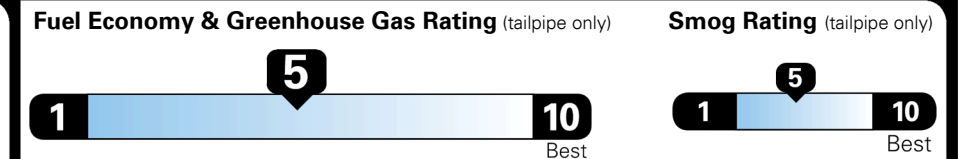

This vehicle emits 395 grams CO₂ per mile. The best emits 0 grams per mile (tailpipe only). Producing and distributing fuel also create emissions; learn more at fuel economy.gov.

Actual results will vary for many reasons, including driving conditions and how you drive and maintain your vehicle. The average new vehicle gets 27 MPG and costs $7,500 to fuel over 5 years. Cost estimates are based on 15,000 miles per year at $ 2.70 per gallon. MPGe is miles per gasoline gallon equivalent. Vehicle emissions are a significant cause of climate change and smog.

fuel economy.gov

Calculate personalized estimates and compare vehicles

GOVERNMENT 5-STAR SAFETY RATINGS

Overall Vehicle Score ★ ★ ★ ★ ★

Based on the combined rating of frontal, side and rollover.
Should ONLY be compared to other vehicles of similar size and weight.

Frontal Driver ★ ★ ★ ★ ★
Crash Passenger ★ ★ ★ ★ ★

Based on the risk of injury in a frontal impact.
Should ONLY be compared to other vehicles of similar size and weight.

Side Front seat ★ ★ ★ ★ ★
Crash Rear seat ★ ★ ★ ★ ★

Star ratings based on the risk of injury in a side impact.

Rollover ★ ★ ★ ★ ★
Star ratings based on the risk of rollover in a single-vehicle crash.

Star ratings range from 1 to 5 stars (★★★★★) with 5 being the highest.

Source: National Highway Traffic Safety Administration (NHTSA).

www.safercar.gov or 1-888-327-4236

Manufacturer's suggested retail price includes Manufacturer's recommended pre-delivery service. License and title fees, state and local taxes and other dealer installed options and accessories are not included in the manufacturer's suggested retail price.

PARTS CONTENT INFORMATION

FOR VEHICLES IN THIS CAR
LINE U.S./CANADIAN
PARTS CONTENT: 51 %

MAJOR SOURCES OF
FOREIGN PARTS:
KOREA: 49%

NOTE: PARTS CONTENT DOES
NOT INCLUDE FINAL ASSEMBLY,
DISTRIBUTION, OR OTHER
NON-PARTS COSTS.

FOR THIS VEHICLE
FINAL ASSEMBLY POINT:
WEST POINT, GA, USA

COUNTRY OF ORIGIN

ENGINE: KOREA

TRANSMISSION: USA