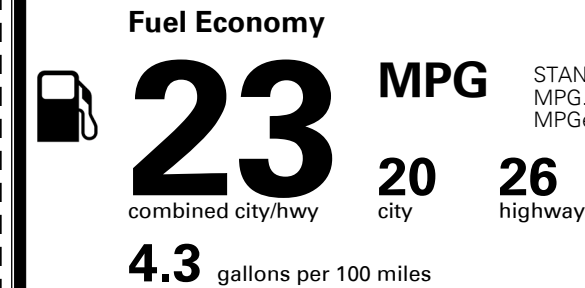

\$ 35,460.00

#1 MASS MARKET BRAND IN
 J.D. POWER INITIAL QUALITY,
 5 YEARS IN A ROW.

GIVE IT EVERYTHING **KIA**

For J.D. Power 2019 award information, go to jdpower.com/awards for more details.

EPA DOT Fuel Economy and Environment

Gasoline Vehicle

STANDARD SUVs range from 13 to 93 MPG. The best vehicle rates 136 MPGe.

You spend
\$1,250
 more in fuel costs
 over 5 years
 compared to the
 average new vehicle.

Annual fuel cost
\$1,750