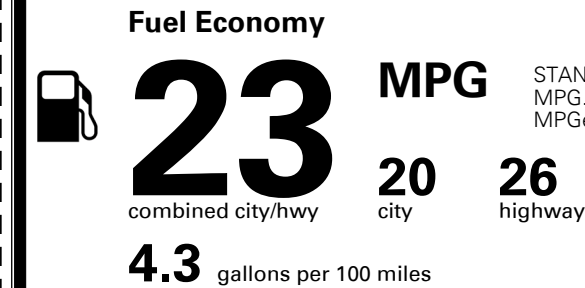

\$210.00
 \$50.00
 \$155.00
 \$115.00

MSRP INCLUDING OPTIONS

\$ 34,520.00

INLAND FREIGHT AND HANDLING

\$ 1,095.00

TOTAL MANUFACTURER'S SUGGESTED RETAIL PRICE ▶

\$ 35,615.00

EPA DOT Fuel Economy and Environment

Gasoline Vehicle

STANDARD SUVs range from 13 to 93 MPG. The best vehicle rates 136 MPGe.

You spend
\$1,250
 more in fuel costs
 over 5 years
 compared to the
 average new vehicle.

Annual fuel cost
\$1,750