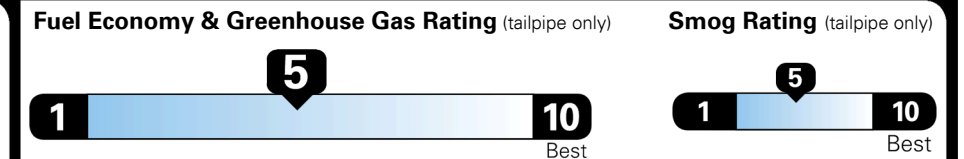

\$210.00
 \$50.00
 \$155.00
 \$115.00

MSRP INCLUDING OPTIONS

\$ 34,520.00

INLAND FREIGHT AND HANDLING

\$ 1,095.00

TOTAL MANUFACTURER'S SUGGESTED RETAIL PRICE ▶

\$ 35,615.00

EPA DOT Fuel Economy and Environment

Gasoline Vehicle

STANDARD SUVs range from 13 to 93 MPG. The best vehicle rates 136 MPGe.

You spend
\$1,250
 more in fuel costs
 over 5 years
 compared to the
 average new vehicle.

Annual fuel cost
\$1,750