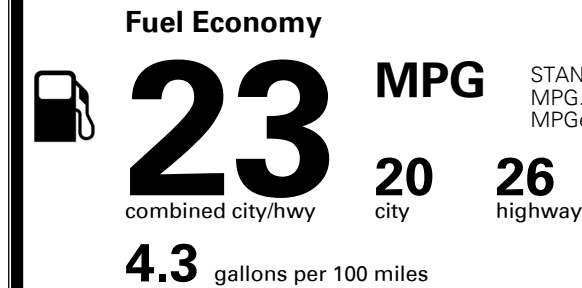

INLAND FREIGHT AND HANDLING

\$ 1,095.00

TOTAL MANUFACTURER'S SUGGESTED RETAIL PRICE ▶

\$ 36,100.00

EPA DOT Fuel Economy and Environment

Gasoline Vehicle

STANDARD SUVs range from 13 to 83 MPG. The best vehicle rates 136 MPGe.