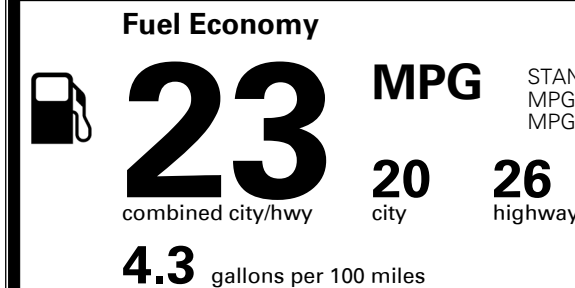

EPA DOT Fuel Economy and Environment

Gasoline Vehicle