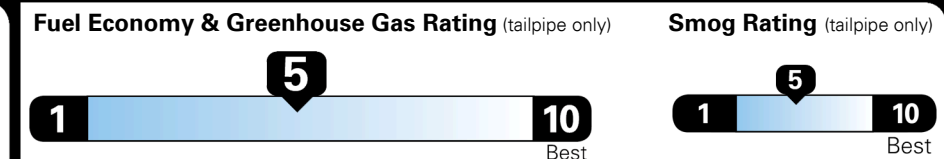

You spend $1,250 more in fuel costs over 5 years compared to the average new vehicle.

Annual fuel cost $1,750