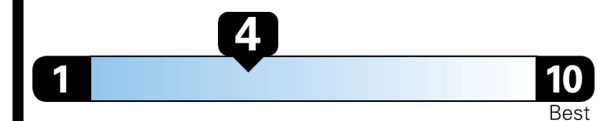

EPA DOT Fuel Economy and Environment

Gasoline Vehicle

Fuel Economy
21 MPG
combined city/hwy
19 MPG
city
24 MPG
highway
4.8 gallons per 100 miles

STANDARD SUVs range from 13 to 93 MPG. The best vehicle rates 136 MPGe.

You spend
$2,250
more in fuel costs
over 5 years
compared to the
average new vehicle.

Annual fuel cost
$1,950

Fuel Economy & Greenhouse Gas Rating (tailpipe only)