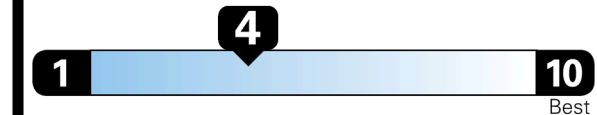

Fuel Economy & Greenhouse Gas Rating (tailpipe only)