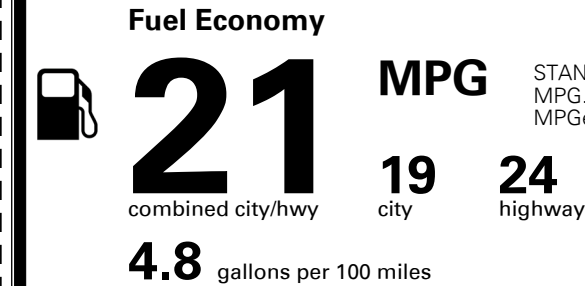

\$210.00
 \$115.00
 \$310.00

MSRP INCLUDING OPTIONS

\$ 44,125.00

INLAND FREIGHT AND HANDLING

\$ 1,045.00

TOTAL MANUFACTURER'S SUGGESTED RETAIL PRICE ▶

\$ 45,170.00

TOTAL ADDITIONAL WEIGHT: 13.0

EPA DOT Fuel Economy and Environment

Gasoline Vehicle

STANDARD SUVs range from 13 to 93 MPG. The best vehicle rates 136 MPGe.

You spend \$2,250 more in fuel costs over 5 years compared to the average new vehicle.

Annual fuel cost
\$1,950

Fuel Economy & Greenhouse Gas Rating (tailpipe only)

This vehicle emits 426 grams CO₂ per mile. The best emits 0 grams per mile (tailpipe only). Producing and distributing fuel also create emissions; learn more at fueleconomy.gov.