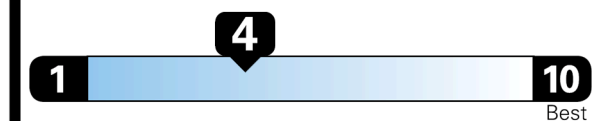

EPA DOT Fuel Economy and Environment

Gasoline Vehicle

Fuel Economy
21 MPG
combined city/hwy
19 MPG
city
24 MPG
highway
4.8 gallons per 100 miles

STANDARD SUVs range from 13 to 93 MPG. The best vehicle rates 136 MPGe.

You spend
$2,250
more in fuel costs
over 5 years
compared to the
average new vehicle.

Annual fuel cost
$1,950

Fuel Economy & Greenhouse Gas Rating (tailpipe only)

This vehicle emits 426 grams CO₂ per mile. The best emits 0 grams per mile (tailpipe only). Producing and distributing fuel also create emissions; learn more at fuel economy.gov.

Smog Rating (tailpipe only)