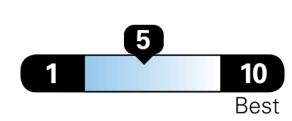

Actual results will vary for many reasons, including driving conditions and how you drive and maintain your vehicle. The average new vehicle gets 27 MPG and costs $7,500 to fuel over 5 years. Cost estimates are based on 15,000 miles per year at $ 2.70 per gallon. MPGe is miles per gasoline gallon equivalent. Vehicle emissions are a significant cause of climate change and smog.

fuel economy.gov

Calculate personalized estimates and compare vehicles