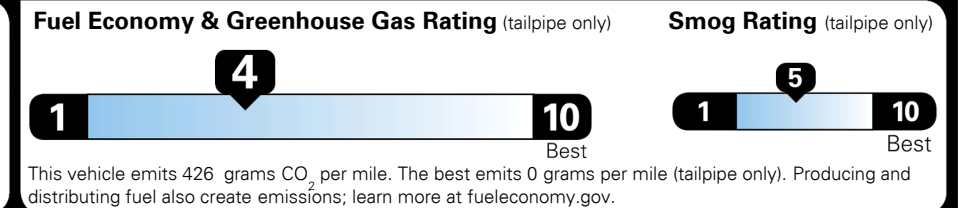

You spend $2,250 more in fuel costs over 5 years
compared to the average new vehicle.

Annual fuel cost $1,950

Actual results will vary for many reasons, including driving conditions and how you drive and maintain your vehicle. The average new vehicle gets 27 MPG and costs $7,500 to fuel over 5 years. Cost estimates are based on 15,000 miles per year at $ 2.70 per gallon. MPGe is miles per gasoline gallon equivalent. Vehicle emissions are a significant cause of climate change and smog.

fueleconomy.gov

Calculate personalized estimates and compare vehicles

GOVERNMENT 5-STAR SAFETY RATINGS

Overall Vehicle Score Not Rated

Based on the combined rating of frontal, side and rollover. Should ONLY be compared to other vehicles of similar size and weight.

Frontal	Driver	Not Rated
Crash	Passenger	Not Rated

Based on the risk of injury in a frontal impact. Should ONLY be compared to other vehicles of similar size and weight.

Side	Front seat	Not Rated
Crash	Rear seat	Not Rated

Star ratings based on the risk of injury in a side impact.

Rollover Not Rated

Star ratings based on the risk of rollover in a single-vehicle crash.

Star ratings range from 1 to 5 stars (★★★★★) with 5 being the highest.

Source: National Highway Traffic Safety Administration (NHTSA).

www.safercar.gov or 1-888-327-4236

Manufacturer's suggested retail price includes Manufacturer's recommended pre-delivery service. License and title fees, state and local taxes and other dealer installed options and accessories are not included in the manufacturer's suggested retail price.

PARTS CONTENT INFORMATION

FOR VEHICLES IN THIS CAR LINE U.S./CANADIAN PARTS CONTENT: 51 %

MAJOR SOURCES OF FOREIGN PARTS: KOREA: 49%

NOTE: PARTS CONTENT DOES NOT INCLUDE FINAL ASSEMBLY, DISTRIBUTION, OR OTHER NON-PARTS COSTS.

FOR THIS VEHICLE FINAL ASSEMBLY POINT: WEST POINT, GA, USA

COUNTRY OF ORIGIN

ENGINE: KOREA

TRANSMISSION: USA

TOTAL ADDITIONAL WEIGHT: 14.6