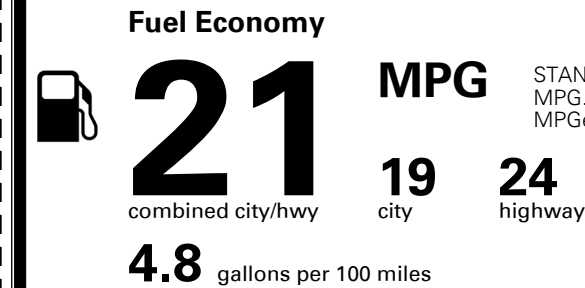

\$210.00
 \$450.00
 \$310.00
 \$60.00

MSRP INCLUDING OPTIONS

\$ 44,520.00

INLAND FREIGHT AND HANDLING

\$ 1,095.00

TOTAL MANUFACTURER'S SUGGESTED RETAIL PRICE ▶

\$ 45,615.00

EPA DOT Fuel Economy and Environment

You spend \$2,250 more in fuel costs over 5 years
 compared to the average new vehicle.

Annual fuel cost \$1,950

Actual results will vary for many reasons, including driving conditions and how you drive and maintain your vehicle. The average new vehicle gets 27 MPG and costs \$7,500 to fuel over 5 years. Cost estimates are based on 15,000 miles per year at \$ 2.70 per gallon. MPGe is miles per gasoline gallon equivalent. Vehicle emissions are a significant cause of climate change and smog.