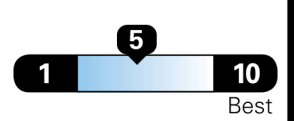

Smog Rating (tailpipe only)

Actual results will vary for many reasons, including driving conditions and how you drive and maintain your vehicle. The average new vehicle gets 27 MPG and costs $7,500 to fuel over 5 years. Cost estimates are based on 15,000 miles per year at $ 2.70 per gallon. MPGe is miles per gasoline gallon equivalent. Vehicle emissions are a significant cause of climate change and smog.

fueleconomy.gov

Calculate personalized estimates and compare vehicles