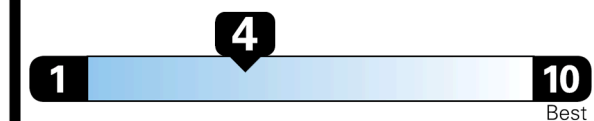

STANDARD SUVs range from 13 to 93 MPG. The best vehicle rates 136 MPGe.

You spend \$2,250 more in fuel costs over 5 years compared to the average new vehicle.

Annual fuel cost \$1,950

Fuel Economy & Greenhouse Gas Rating (tailpipe only)