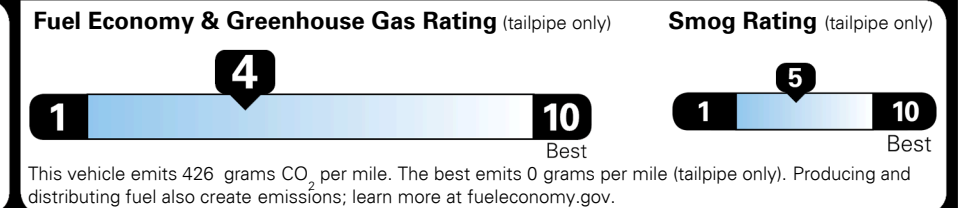

You spend $2,250 more in fuel costs over 5 years compared to the average new vehicle.

Annual fuel cost $1,950

Actual results will vary for many reasons, including driving conditions and how you drive and maintain your vehicle. The average new vehicle gets 27 MPG and costs $7,500 to fuel over 5 years. Cost estimates are based on 15,000 miles per year at $ 2.70 per gallon. MPGe is miles per gasoline gallon equivalent. Vehicle emissions are a significant cause of climate change and smog.

fueleconomy.gov

Calculate personalized estimates and compare vehicles

GOVERNMENT 5-STAR SAFETY RATINGS

Overall Vehicle Score		Not Rated
Based on the combined rating of frontal, side and rollover. Should ONLY be compared to other vehicles of similar size and weight.		
Frontal	Driver	Not Rated
Crash	Passenger	Not Rated
Based on the risk of injury in a frontal impact. Should ONLY be compared to other vehicles of similar size and weight.		
Side	Front seat	Not Rated
Crash	Rear seat	Not Rated
Star ratings based on the risk of injury in a side impact.		
Rollover	Not Rated	
Star ratings based on the risk of rollover in a single-vehicle crash.		

Star ratings range from 1 to 5 stars (★★★★★) with 5 being the highest.
Source: National Highway Traffic Safety Administration (NHTSA).
www.safercar.gov or 1-888-327-4236

Manufacturer's suggested retail price includes Manufacturer's recommended pre-delivery service. License and title fees, state and local taxes and other dealer installed options and accessories are not included in the manufacturer's suggested retail price.

PARTS CONTENT INFORMATION

FOR VEHICLES IN THIS CAR LINE U.S./CANADIAN PARTS CONTENT: 51 %

MAJOR SOURCES OF FOREIGN PARTS: KOREA: 49%

NOTE: PARTS CONTENT DOES NOT INCLUDE FINAL ASSEMBLY, DISTRIBUTION, OR OTHER NON-PARTS COSTS.

FOR THIS VEHICLE FINAL ASSEMBLY POINT: WEST POINT, GA, USA

COUNTRY OF ORIGIN
ENGINE: KOREA
TRANSMISSION: USA

TOTAL ADDITIONAL WEIGHT: 12.9