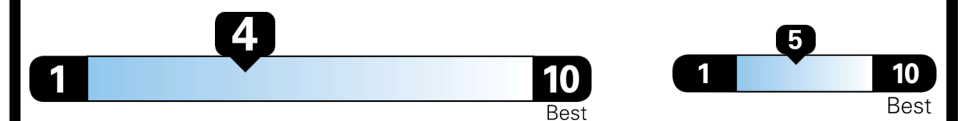

EPA DOT Fuel Economy and Environment

Gasoline Vehicle

Fuel Economy
21 MPG
combined city/hwy
19 MPG
city
24 MPG
highway
4.8 gallons per 100 miles

STANDARD SUVs range from 13 to 93 MPG. The best vehicle rates 136 MPGe.

You spend
$2,250
more in fuel costs
over 5 years
compared to the
average new vehicle.

Annual fuel cost
$1,950

Fuel Economy & Greenhouse Gas Rating (tailpipe only) Smog Rating (tailpipe only)

This vehicle emits 426 grams CO₂ per mile. The best emits 0 grams per mile (tailpipe only). Producing and distributing fuel also create emissions; learn more at fuel economy.gov.

Actual results will vary for many reasons, including driving conditions and how you drive and maintain your vehicle. The average new vehicle gets 27 MPG and costs $7,500 to fuel over 5 years. Cost estimates are based on 15,000 miles per year at $ 2.70 per gallon. MPGe is miles per gasoline gallon equivalent. Vehicle emissions are a significant cause of climate change and smog.

fuel economy.gov

Calculate personalized estimates and compare vehicles

GOVERNMENT 5-STAR SAFETY RATINGS

Overall Vehicle Score ★★★★★

Based on the combined rating of frontal, side and rollover. Should ONLY be compared to other vehicles of similar size and weight.

Frontal Driver ★★★★★

Crash Passenger ★★★★★

Based on the risk of injury in a frontal impact. Should ONLY be compared to other vehicles of similar size and weight.

Side Front seat ★★★★★

Crash Rear seat ★★★★★

Star ratings based on the risk of injury in a side impact.

Rollover ★★★★★

Star ratings based on the risk of rollover in a single-vehicle crash.

Star ratings range from 1 to 5 stars (★★★★★) with 5 being the highest.

Source: National Highway Traffic Safety Administration (NHTSA).

www.safercar.gov or 1-888-327-4236

Manufacturer's suggested retail price includes Manufacturer's recommended pre-delivery service. License and title fees, state and local taxes and other dealer installed options and accessories are not included in the manufacturer's suggested retail price.

PARTS CONTENT INFORMATION

FOR VEHICLES IN THIS CAR LINE U.S./CANADIAN PARTS CONTENT: 51 %

MAJOR SOURCES OF FOREIGN PARTS: KOREA: 49%

NOTE: PARTS CONTENT DOES NOT INCLUDE FINAL ASSEMBLY, DISTRIBUTION, OR OTHER NON-PARTS COSTS.

FOR THIS VEHICLE FINAL ASSEMBLY POINT: WEST POINT, GA, USA

COUNTRY OF ORIGIN

ENGINE: KOREA

TRANSMISSION: USA

TOTAL ADDITIONAL WEIGHT: 35.5