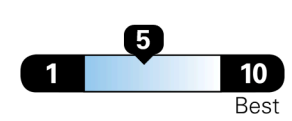

Smog Rating (tailpipe only)

Actual results will vary for many reasons, including driving conditions and how you drive and maintain your vehicle. The average new vehicle gets 27 MPG and costs $7,500 to fuel over 5 years. Cost estimates are based on 15,000 miles per year at $ 2.70 per gallon. MPGe is miles per gasoline gallon equivalent. Vehicle emissions are a significant cause of climate change and smog.

fueleconomy.gov

Calculate personalized estimates and compare vehicles