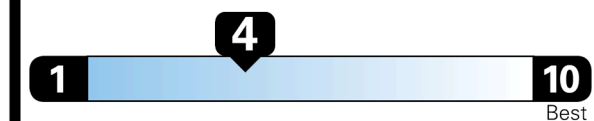

Fuel Economy & Greenhouse Gas Rating (tailpipe only)

This vehicle emits 426 grams CO₂ per mile. The best emits 0 grams per mile (tailpipe only). Producing and distributing fuel also create emissions; learn more at fueleconomy.gov.