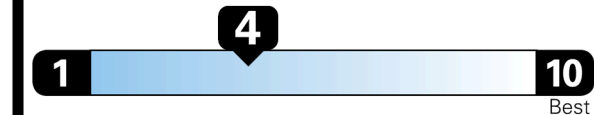

EPA DOT Fuel Economy and Environment

Gasoline Vehicle

Fuel Economy
21 MPG
combined city/hwy
19 MPG
city
24 MPG
highway
4.8 gallons per 100 miles

STANDARD SUVs range from 13 to 93
MPG. The best vehicle rates 136
MPGe.

You spend
$2,250
more in fuel costs
over 5 years
compared to the
average new vehicle.

Annual fuel cost
$1,950

Fuel Economy & Greenhouse Gas Rating (tailpipe only)