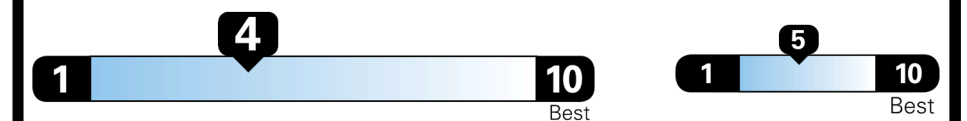

EPA DOT Fuel Economy and Environment

Gasoline Vehicle

Fuel Economy
21 MPG
combined city/hwy
19 MPG
city
24 MPG
highway
4.8 gallons per 100 miles

STANDARD SUVs range from 13 to 93 MPG. The best vehicle rates 136 MPGe.

You spend $2,250 more in fuel costs over 5 years compared to the average new vehicle.

Annual fuel cost $1,950

Fuel Economy & Greenhouse Gas Rating (tailpipe only) **Smog Rating** (tailpipe only)