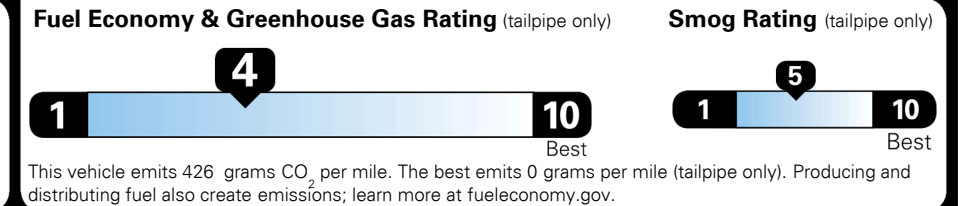

STANDARD SUVs range from 13 to 93 MPG. The best vehicle rates 136 MPGe.

You spend
$2,250
more in fuel costs
over 5 years
compared to the
average new vehicle.

Annual fuel cost
$1,950

Actual results will vary for many reasons, including driving conditions and how you drive and maintain your vehicle. The average new vehicle gets 27 MPG and costs $7,500 to fuel over 5 years. Cost estimates are based on 15,000 miles per year at $ 2.70 per gallon. MPGe is miles per gasoline gallon equivalent. Vehicle emissions are a significant cause of climate change and smog.

fueleconomy.gov

Calculate personalized estimates and compare vehicles

GOVERNMENT 5-STAR SAFETY RATINGS

Overall Vehicle Score Not Rated

Based on the combined rating of frontal, side and rollover. Should ONLY be compared to other vehicles of similar size and weight.

Frontal	Driver	Not Rated
Crash	Passenger	Not Rated

Based on the risk of injury in a frontal impact. Should ONLY be compared to other vehicles of similar size and weight.

Side	Front seat	Not Rated
Crash	Rear seat	Not Rated

Star ratings based on the risk of injury in a side impact.

Rollover Not Rated

Star ratings based on the risk of rollover in a single-vehicle crash.

Star ratings range from 1 to 5 stars (★★★★★) with 5 being the highest.

Source: National Highway Traffic Safety Administration (NHTSA).

www.safercar.gov or 1-888-327-4236

Manufacturer's suggested retail price includes Manufacturer's recommended pre-delivery service. License and title fees, state and local taxes and other dealer installed options and accessories are not included in the manufacturer's suggested retail price.

PARTS CONTENT INFORMATION

FOR VEHICLES IN THIS CAR LINE U.S./CANADIAN PARTS CONTENT: 51 %

MAJOR SOURCES OF FOREIGN PARTS: KOREA: 49%

NOTE: PARTS CONTENT DOES NOT INCLUDE FINAL ASSEMBLY, DISTRIBUTION, OR OTHER NON-PARTS COSTS.

FOR THIS VEHICLE FINAL ASSEMBLY POINT: WEST POINT, GA, USA

COUNTRY OF ORIGIN

ENGINE: KOREA

TRANSMISSION: USA

TOTAL ADDITIONAL WEIGHT: 11.3