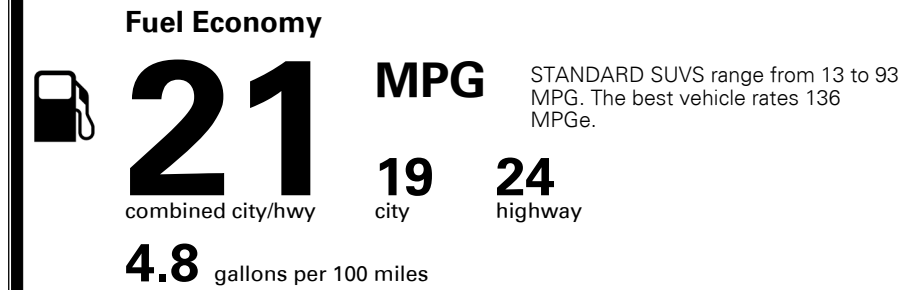

MSRP INCLUDING OPTIONS \$ 44,890.00

INLAND FREIGHT AND HANDLING \$ 1,095.00

TOTAL MANUFACTURER'S SUGGESTED RETAIL PRICE ▶ \$ 45,985.00

EPA DOT Fuel Economy and Environment

Gasoline Vehicle

You spend \$2,250 more in fuel costs over 5 years
 compared to the average new vehicle.