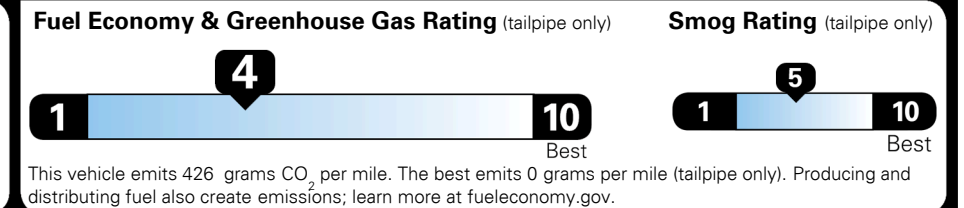

You spend $2,250 more in fuel costs over 5 years
compared to the average new vehicle.

Annual fuel cost $1,950

Actual results will vary for many reasons, including driving conditions and how you drive and maintain your vehicle. The average new vehicle gets 27 MPG and costs $7,500 to fuel over 5 years. Cost estimates are based on 15,000 miles per year at $ 2.70 per gallon. MPGe is miles per gasoline gallon equivalent. Vehicle emissions are a significant cause of climate change and smog.

fueleconomy.gov

Calculate personalized estimates and compare vehicles

GOVERNMENT 5-STAR SAFETY RATINGS

Overall Vehicle Score	Not Rated	
Based on the combined rating of frontal, side and rollover. Should ONLY be compared to other vehicles of similar size and weight.		
Frontal Crash	Driver Passenger	Not Rated
Based on the risk of injury in a frontal impact. Should ONLY be compared to other vehicles of similar size and weight.		
Side Crash	Front seat Rear seat	Not Rated
Star ratings based on the risk of injury in a side impact.		
Rollover	Not Rated	
Star ratings based on the risk of rollover in a single-vehicle crash.		

Star ratings range from 1 to 5 stars (★★★★★) with 5 being the highest.
Source: National Highway Traffic Safety Administration (NHTSA).
www.safercar.gov or 1-888-327-4236

Manufacturer's suggested retail price includes Manufacturer's recommended pre-delivery service. License and title fees, state and local taxes and other dealer installed options and accessories are not included in the manufacturer's suggested retail price.

PARTS CONTENT INFORMATION

FOR VEHICLES IN THIS CAR LINE U.S./CANADIAN PARTS CONTENT: 51 %

MAJOR SOURCES OF FOREIGN PARTS: KOREA: 49%

NOTE: PARTS CONTENT DOES NOT INCLUDE FINAL ASSEMBLY, DISTRIBUTION, OR OTHER NON-PARTS COSTS.

FOR THIS VEHICLE FINAL ASSEMBLY POINT: WEST POINT, GA, USA

COUNTRY OF ORIGIN ENGINE: KOREA TRANSMISSION: USA

TOTAL ADDITIONAL WEIGHT: 62.0