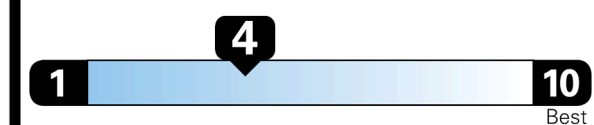

STANDARD SUVs range from 13 to 93 MPG. The best vehicle rates 136 MPGe.

You spend
\$2,250
 more in fuel costs
 over 5 years
 compared to the
 average new vehicle.

Annual fuel cost
\$1,950

Fuel Economy & Greenhouse Gas Rating (tailpipe only)