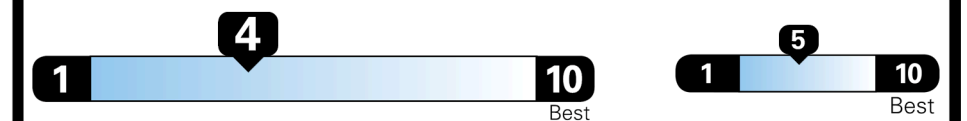

STANDARD SUVs range from 13 to 93 MPG. The best vehicle rates 136 MPGe.

You spend \$2,250 more in fuel costs over 5 years compared to the average new vehicle.

Annual fuel cost \$1,950

Fuel Economy & Greenhouse Gas Rating (tailpipe only) **Smog Rating** (tailpipe only)