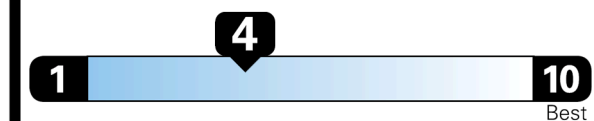

EPA DOT Fuel Economy and Environment

Gasoline Vehicle

Fuel Economy
21 MPG
combined city/hwy
19 MPG
city
24 MPG
highway
4.8 gallons per 100 miles

STANDARD SUVs range from 13 to 93 MPG. The best vehicle rates 136 MPGe.

You spend
$2,250
more in fuel costs
over 5 years
compared to the
average new vehicle.

Annual fuel cost
$1,950

Fuel Economy & Greenhouse Gas Rating (tailpipe only)