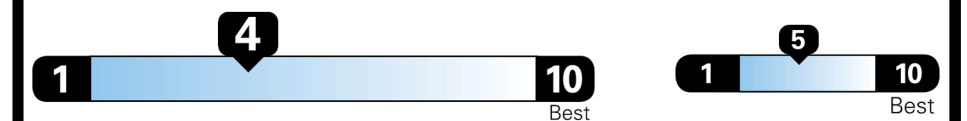

EPA DOT Fuel Economy and Environment

Gasoline Vehicle

Fuel Economy

21 MPG
combined city/hwy

19 MPG
city

24 MPG
highway

4.8 gallons per 100 miles

STANDARD SUVs range from 13 to 93 MPG. The best vehicle rates 136 MPGe.

You spend $2,250 more in fuel costs over 5 years compared to the average new vehicle.

Annual fuel cost $1,950

Fuel Economy & Greenhouse Gas Rating (tailpipe only) **Smog Rating** (tailpipe only)