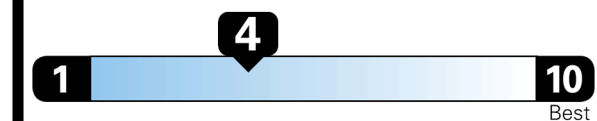

EPA DOT Fuel Economy and Environment

Gasoline Vehicle

Fuel Economy
21 MPG
combined city/hwy
19 MPG
city
24 MPG
highway
4.8 gallons per 100 miles

STANDARD SUVs range from 13 to 93 MPG. The best vehicle rates 136 MPGe.

You spend
$2,250
more in fuel costs
over 5 years
compared to the
average new vehicle.

Annual fuel cost
$1,950

Fuel Economy & Greenhouse Gas Rating (tailpipe only)

This vehicle emits 426 grams CO₂ per mile. The best emits 0 grams per mile (tailpipe only). Producing and distributing fuel also create emissions; learn more at fuel economy.gov.

Smog Rating (tailpipe only)