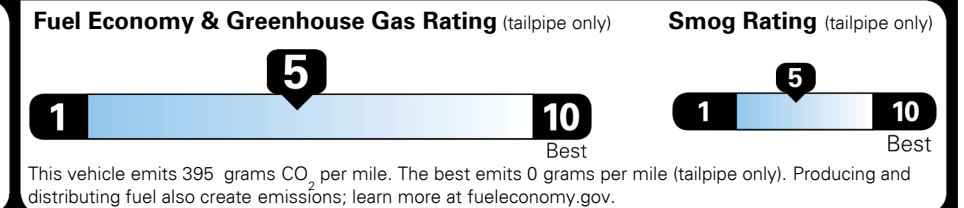

You spend $1,250 more in fuel costs over 5 years
compared to the average new vehicle.

Annual fuel cost $1,750

Actual results will vary for many reasons, including driving conditions and how you drive and maintain your vehicle. The average new vehicle gets 27 MPG and costs $7,500 to fuel over 5 years. Cost estimates are based on 15,000 miles per year at $ 2.70 per gallon. MPGe is miles per gasoline gallon equivalent. Vehicle emissions are a significant cause of climate change and smog.

fueleconomy.gov

Calculate personalized estimates and compare vehicles

GOVERNMENT 5-STAR SAFETY RATINGS

Overall Vehicle Score	Not Rated	
Based on the combined rating of frontal, side and rollover. Should ONLY be compared to other vehicles of similar size and weight.		
Frontal Crash	Driver Passenger	Not Rated
Based on the risk of injury in a frontal impact. Should ONLY be compared to other vehicles of similar size and weight.		
Side Crash	Front seat Rear seat	Not Rated
Star ratings based on the risk of injury in a side impact.		
Rollover	Not Rated	
Star ratings based on the risk of rollover in a single-vehicle crash.		

Star ratings range from 1 to 5 stars (★★★★★) with 5 being the highest.
Source: National Highway Traffic Safety Administration (NHTSA).
www.safercar.gov or 1-888-327-4236

Manufacturer's suggested retail price includes Manufacturer's recommended pre-delivery service. License and title fees, state and local taxes and other dealer installed options and accessories are not included in the manufacturer's suggested retail price.

PARTS CONTENT INFORMATION

FOR VEHICLES IN THIS CAR LINE U.S./CANADIAN PARTS CONTENT: 51 %

MAJOR SOURCES OF FOREIGN PARTS: KOREA: 49%

NOTE: PARTS CONTENT DOES NOT INCLUDE FINAL ASSEMBLY, DISTRIBUTION, OR OTHER NON-PARTS COSTS.

FOR THIS VEHICLE FINAL ASSEMBLY POINT: WEST POINT, GA, USA

COUNTRY OF ORIGIN ENGINE: KOREA TRANSMISSION: USA

TOTAL ADDITIONAL WEIGHT: 73.1