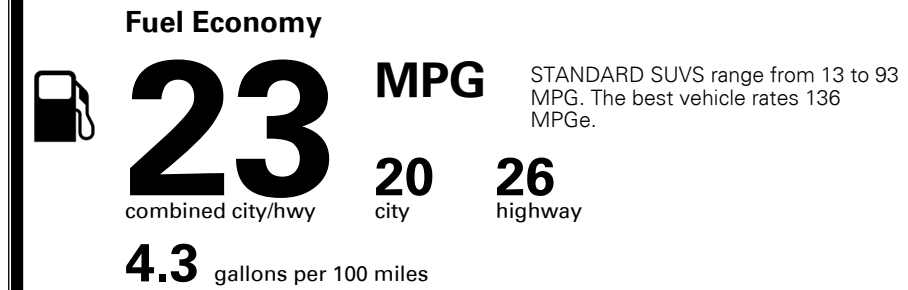

MSRP INCLUDING OPTIONS \$ 43,495.00

INLAND FREIGHT AND HANDLING \$ 1,095.00

TOTAL MANUFACTURER'S SUGGESTED RETAIL PRICE ▶ \$ 44,590.00

EPA DOT Fuel Economy and Environment

Gasoline Vehicle

You spend \$1,250 more in fuel costs over 5 years
 compared to the average new vehicle.