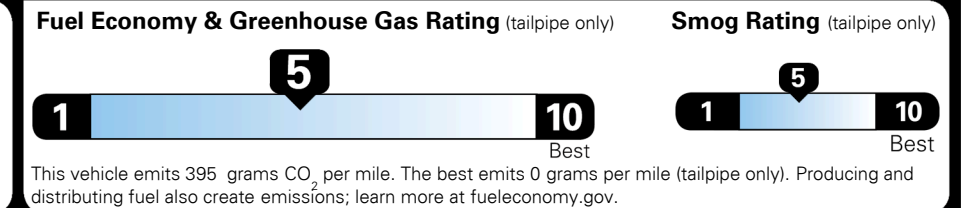

Actual results will vary for many reasons, including driving conditions and how you drive and maintain your vehicle. The average new vehicle gets 27 MPG and costs $7,500 to fuel over 5 years. Cost estimates are based on 15,000 miles per year at $ 2.70 per gallon. MPGe is miles per gasoline gallon equivalent. Vehicle emissions are a significant cause of climate change and smog.

fueleconomy.gov

Calculate personalized estimates and compare vehicles

GOVERNMENT 5-STAR SAFETY RATINGS

Overall Vehicle Score Not Rated

Based on the combined rating of frontal, side and rollover.
Should ONLY be compared to other vehicles of similar size and weight.

Frontal	Driver	Not Rated
Crash	Passenger	Not Rated

Based on the risk of injury in a frontal impact.
Should ONLY be compared to other vehicles of similar size and weight.

Side	Front seat	Not Rated
Crash	Rear seat	Not Rated

Star ratings based on the risk of injury in a side impact.

Rollover Not Rated

Star ratings based on the risk of rollover in a single-vehicle crash.

Star ratings range from 1 to 5 stars (★★★★★) with 5 being the highest.

Source: National Highway Traffic Safety Administration (NHTSA).

www.safercar.gov or 1-888-327-4236

Manufacturer's suggested retail price includes Manufacturer's recommended pre-delivery service. License and title fees, state and local taxes and other dealer installed options and accessories are not included in the manufacturer's suggested retail price.

PARTS CONTENT INFORMATION

FOR VEHICLES IN THIS CAR LINE U.S./CANADIAN PARTS CONTENT: 51 %

MAJOR SOURCES OF FOREIGN PARTS: KOREA: 49%

NOTE: PARTS CONTENT DOES NOT INCLUDE FINAL ASSEMBLY, DISTRIBUTION, OR OTHER NON-PARTS COSTS.

FOR THIS VEHICLE FINAL ASSEMBLY POINT: WEST POINT, GA, USA

COUNTRY OF ORIGIN

ENGINE: KOREA

TRANSMISSION: USA