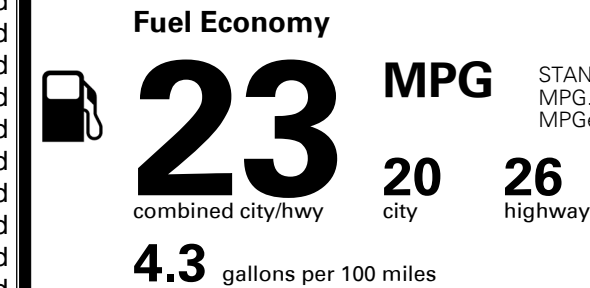

## EPA DOT Fuel Economy and Environment

Gasoline Vehicle

STANDARD SUVs range from 13 to 93 MPG. The best vehicle rates 136 MPGe.

You spend  
**\$1,250**  
 more in fuel costs  
 over 5 years  
 compared to the  
 average new vehicle.