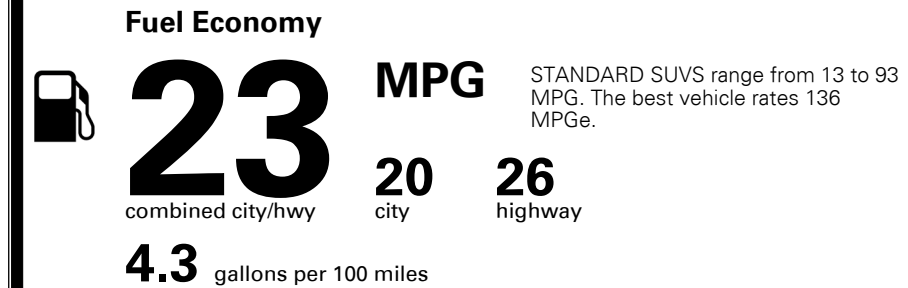

MANUFACTURER'S SUGGESTED RETAIL PRICE ▶

COMPARE SX FWD FEATURES
Added to/in place of standard EX FWD features
- 20" Black Finished Alloy Wheels
- LED Headlamps (Low Beam) and Fog Lamps
- Rear Sunroof (Fixed Glass)
- 2nd Row Captain Chairs (2 seats)
- Upgraded 12-Way Power Driver's Seat
- Memory Driver's Seat & Outside Mirrors
- Harman/Kardon Surround Sound Audio
- Surround View and Blind-Spot View Monitor
- Parking Distance Warning - Forward
-HomeLink™

ADDITIONAL INSTALLED EQUIPMENT:
(In addition to or in place of standard features)
Carpeted Floor Mats $210.00
Cargo Net $50.00
Mud Guards $115.00
Illuminated Scuff Plates $310.00

$ 41,490.00

Included
Included
Included
Included
Included
Included
Included
Included
Included
Included
Included

MSRP INCLUDING OPTIONS

$ 42,175.00

INLAND FREIGHT AND HANDLING

$ 1,095.00

TOTAL MANUFACTURER'S SUGGESTED RETAIL PRICE ▶

$ 43,270.00

TOTAL ADDITIONAL WEIGHT: 13.6

EPA DOT Fuel Economy and Environment

Gasoline Vehicle

You spend $1,250 more in fuel costs over 5 years
compared to the average new vehicle.

Annual fuel cost $1,750