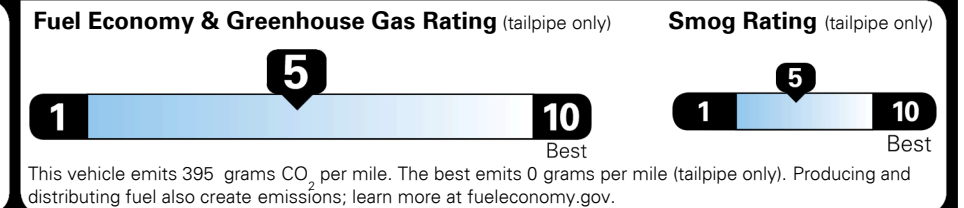

Actual results will vary for many reasons, including driving conditions and how you drive and maintain your vehicle. The average new vehicle gets 27 MPG and costs $7,500 to fuel over 5 years. Cost estimates are based on 15,000 miles per year at $ 2.70 per gallon. MPGe is miles per gasoline gallon equivalent. Vehicle emissions are a significant cause of climate change and smog.

fueleconomy.gov

Calculate personalized estimates and compare vehicles

GOVERNMENT 5-STAR SAFETY RATINGS

Overall Vehicle Score	Not Rated	
Based on the combined rating of frontal, side and rollover. Should ONLY be compared to other vehicles of similar size and weight.		
Frontal Crash	Driver	Not Rated
	Passenger	Not Rated
Based on the risk of injury in a frontal impact. Should ONLY be compared to other vehicles of similar size and weight.		
Side Crash	Front seat	Not Rated
	Rear seat	Not Rated
Star ratings based on the risk of injury in a side impact.		
Rollover	Not Rated	
Star ratings based on the risk of rollover in a single-vehicle crash.		

Star ratings range from 1 to 5 stars (★★★★★) with 5 being the highest.
Source: National Highway Traffic Safety Administration (NHTSA).
www.safercar.gov or 1-888-327-4236

Manufacturer's suggested retail price includes Manufacturer's recommended pre-delivery service. License and title fees, state and local taxes and other dealer installed options and accessories are not included in the manufacturer's suggested retail price.

PARTS CONTENT INFORMATION

FOR VEHICLES IN THIS CAR LINE U.S./CANADIAN PARTS CONTENT: 51 %

MAJOR SOURCES OF FOREIGN PARTS: KOREA: 49%

NOTE: PARTS CONTENT DOES NOT INCLUDE FINAL ASSEMBLY, DISTRIBUTION, OR OTHER NON-PARTS COSTS.

FOR THIS VEHICLE FINAL ASSEMBLY POINT: WEST POINT, GA, USA

COUNTRY OF ORIGIN ENGINE: KOREA
TRANSMISSION: USA