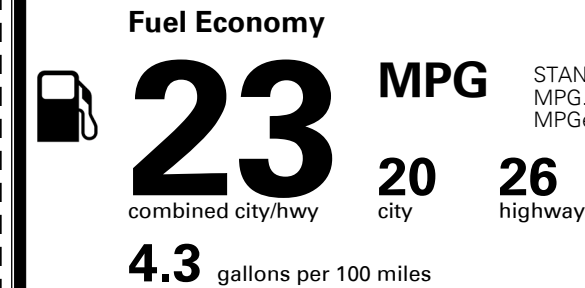

INLAND FREIGHT AND HANDLING

TOTAL MANUFACTURER'S SUGGESTED RETAIL PRICE ▶

\$ 43,535.00

EPA DOT Fuel Economy and Environment

Gasoline Vehicle

STANDARD SUVs range from 13 to 93 MPG. The best vehicle rates 136 MPGe.

You spend
\$1,250
 more in fuel costs
 over 5 years
 compared to the
 average new vehicle.

Annual fuel cost
\$1,750

Included
 \$795.00

\$155.00

Fuel Economy & Greenhouse Gas Rating (tailpipe only) Smog Rating (tailpipe only)