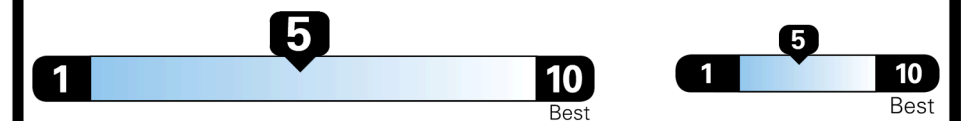

Fuel Economy & Greenhouse Gas Rating (tailpipe only) Smog Rating (tailpipe only)

This vehicle emits 395 grams CO₂ per mile. The best emits 0 grams per mile (tailpipe only). Producing and distributing fuel also create emissions; learn more at fueleconomy.gov.

Actual results will vary for many reasons, including driving conditions and how you drive and maintain your vehicle. The average new vehicle gets 27 MPG and costs $7,500 to fuel over 5 years. Cost estimates are based on 15,000 miles per year at $ 2.70 per gallon. MPGe is miles per gasoline gallon equivalent. Vehicle emissions are a significant cause of climate change and smog.

fueleconomy.gov

Calculate personalized estimates and compare vehicles

GOVERNMENT 5-STAR SAFETY RATINGS

Overall Vehicle Score **Not Rated**

Based on the combined rating of frontal, side and rollover. Should ONLY be compared to other vehicles of similar size and weight.

Frontal Driver **Not Rated**

Crash Passenger **Not Rated**

Based on the risk of injury in a frontal impact. Should ONLY be compared to other vehicles of similar size and weight.

Side Front seat **Not Rated**

Crash Rear seat **Not Rated**

Star ratings based on the risk of injury in a side impact.

Rollover **Not Rated**

Star ratings based on the risk of rollover in a single-vehicle crash.

Star ratings range from 1 to 5 stars (★★★★★) with 5 being the highest.

Source: National Highway Traffic Safety Administration (NHTSA).

www.safercar.gov or 1-888-327-4236

Manufacturer's suggested retail price includes Manufacturer's recommended pre-delivery service. License and title fees, state and local taxes and other dealer installed options and accessories are not included in the manufacturer's suggested retail price.

PARTS CONTENT INFORMATION

FOR VEHICLES IN THIS CAR LINE U.S./CANADIAN PARTS CONTENT: 51 %

MAJOR SOURCES OF FOREIGN PARTS: KOREA: 49%

NOTE: PARTS CONTENT DOES NOT INCLUDE FINAL ASSEMBLY, DISTRIBUTION, OR OTHER NON-PARTS COSTS.

FOR THIS VEHICLE FINAL ASSEMBLY POINT: WEST POINT, GA, USA

COUNTRY OF ORIGIN

ENGINE: KOREA

TRANSMISSION: USA