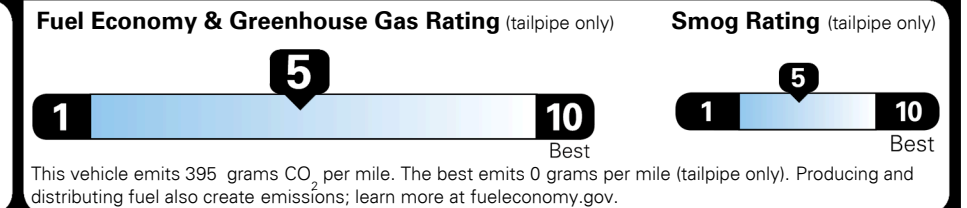

EPA DOT Fuel Economy and Environment

Gasoline Vehicle

Fuel Economy

23 MPG
combined city/hwy

20 MPG
city

26 MPG
highway

4.3 gallons per 100 miles

STANDARD SUVs range from 13 to 93 MPG. The best vehicle rates 136 MPGe.

You spend $1,250 more in fuel costs over 5 years compared to the average new vehicle.

Annual fuel cost $1,750