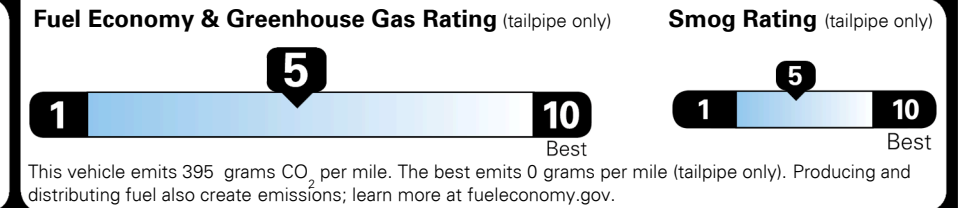

STANDARD SUVs range from 13 to 93 MPG. The best vehicle rates 136 MPGe.

You spend
$1,250
more in fuel costs
over 5 years
compared to the
average new vehicle.

Annual fuel cost
$1,750

Actual results will vary for many reasons, including driving conditions and how you drive and maintain your vehicle. The average new vehicle gets 27 MPG and costs $7,500 to fuel over 5 years. Cost estimates are based on 15,000 miles per year at $ 2.70 per gallon. MPGe is miles per gasoline gallon equivalent. Vehicle emissions are a significant cause of climate change and smog.

fueleconomy.gov

Calculate personalized estimates and compare vehicles

GOVERNMENT 5-STAR SAFETY RATINGS

Overall Vehicle Score   **Not Rated**

Based on the combined rating of frontal, side and rollover.
Should ONLY be compared to other vehicles of similar size and weight.

Frontal	Driver	Not Rated
Crash	Passenger	Not Rated

Based on the risk of injury in a frontal impact.
Should ONLY be compared to other vehicles of similar size and weight.

Side	Front seat	Not Rated
Crash	Rear seat	Not Rated

Star ratings based on the risk of injury in a side impact.

Rollover   **Not Rated**

Star ratings based on the risk of rollover in a single-vehicle crash.

Star ratings range from 1 to 5 stars (★★★★★) with 5 being the highest.

Source: National Highway Traffic Safety Administration (NHTSA).

www.safercar.gov or 1-888-327-4236

Manufacturer's suggested retail price includes Manufacturer's recommended pre-delivery service. License and title fees, state and local taxes and other dealer installed options and accessories are not included in the manufacturer's suggested retail price.

PARTS CONTENT INFORMATION

FOR VEHICLES IN THIS CAR LINE U.S./CANADIAN
PARTS CONTENT: 51 %

MAJOR SOURCES OF FOREIGN PARTS:
KOREA: 49%

NOTE: PARTS CONTENT DOES NOT INCLUDE FINAL ASSEMBLY, DISTRIBUTION, OR OTHER NON-PARTS COSTS.

FOR THIS VEHICLE
FINAL ASSEMBLY POINT:
WEST POINT, GA, USA

COUNTRY OF ORIGIN

ENGINE: **KOREA**

TRANSMISSION: **USA**

TOTAL ADDITIONAL WEIGHT: 11.3