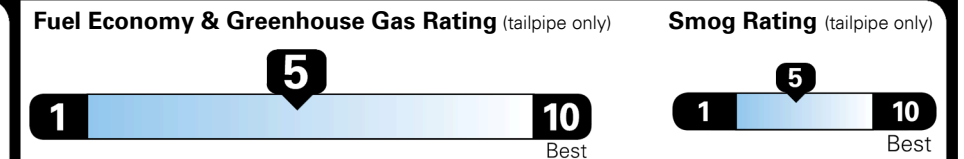

EPA DOT Fuel Economy and Environment

Gasoline Vehicle

Fuel Economy
23 MPG
combined city/hwy
20 city
26 highway
4.3 gallons per 100 miles

STANDARD SUVs range from 13 to 93 MPG. The best vehicle rates 136 MPGe.

You spend $1,250 more in fuel costs over 5 years
compared to the average new vehicle.

Annual fuel cost $1,750