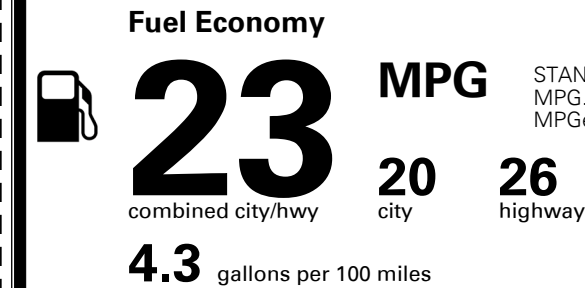

EXTERIOR

Front Power Tilt & Sliding Sunroof
Smart (Hands-free) Power Liftgate
Acoustic Front Windshield & Front Door Glass
Pwr Folding Heated Outside Mirrors w/ Turn Signal Indicators

WARRANTY

10 Year/100,000 Mile Limited Powertrain Warranty
5 Year/60,000 Mile Limited Basic Warranty
5 Year/60,000 Mile Roadside Assistance
*Ask dealer for details

MANUFACTURER'S SUGGESTED RETAIL PRICE ▶

$ 41,490.00

COMPARE SX FWD FEATURES

Added to/in place of standard EX FWD features

- 20" Black Finished Alloy Wheels
- LED Headlamps (Low Beam) and Fog Lamps
- Rear Sunroof (Fixed Glass)
- 2nd Row Captain Chairs (2 seats)
- Upgraded 12-Way Power Driver's Seat
- Memory Driver's Seat & Outside Mirrors
- Harman/Kardon Surround Sound Audio
- Surround View and Blind-Spot View Monitor
- Parking Distance Warning - Forward
- -HomeLink™

Included
Included
Included
Included
Included
Included
Included
Included
Included
Included
Included

ADDITIONAL INSTALLED EQUIPMENT: (In addition to or in place of standard features)

Snow White Pearl Paint
SX Butterscotch Leather Seats
Towing Package
- Tow Hitch
- Self-Leveling Rear Suspension
Carpeted Floor Mats
Cargo Tray
Mud Guards

$395.00
Included
$795.00

$210.00
$115.00
$115.00

MSRP INCLUDING OPTIONS

$ 43,120.00

INLAND FREIGHT AND HANDLING

$ 1,095.00

TOTAL MANUFACTURER'S SUGGESTED RETAIL PRICE ▶

$ 44,215.00

EPA DOT Fuel Economy and Environment

Gasoline Vehicle